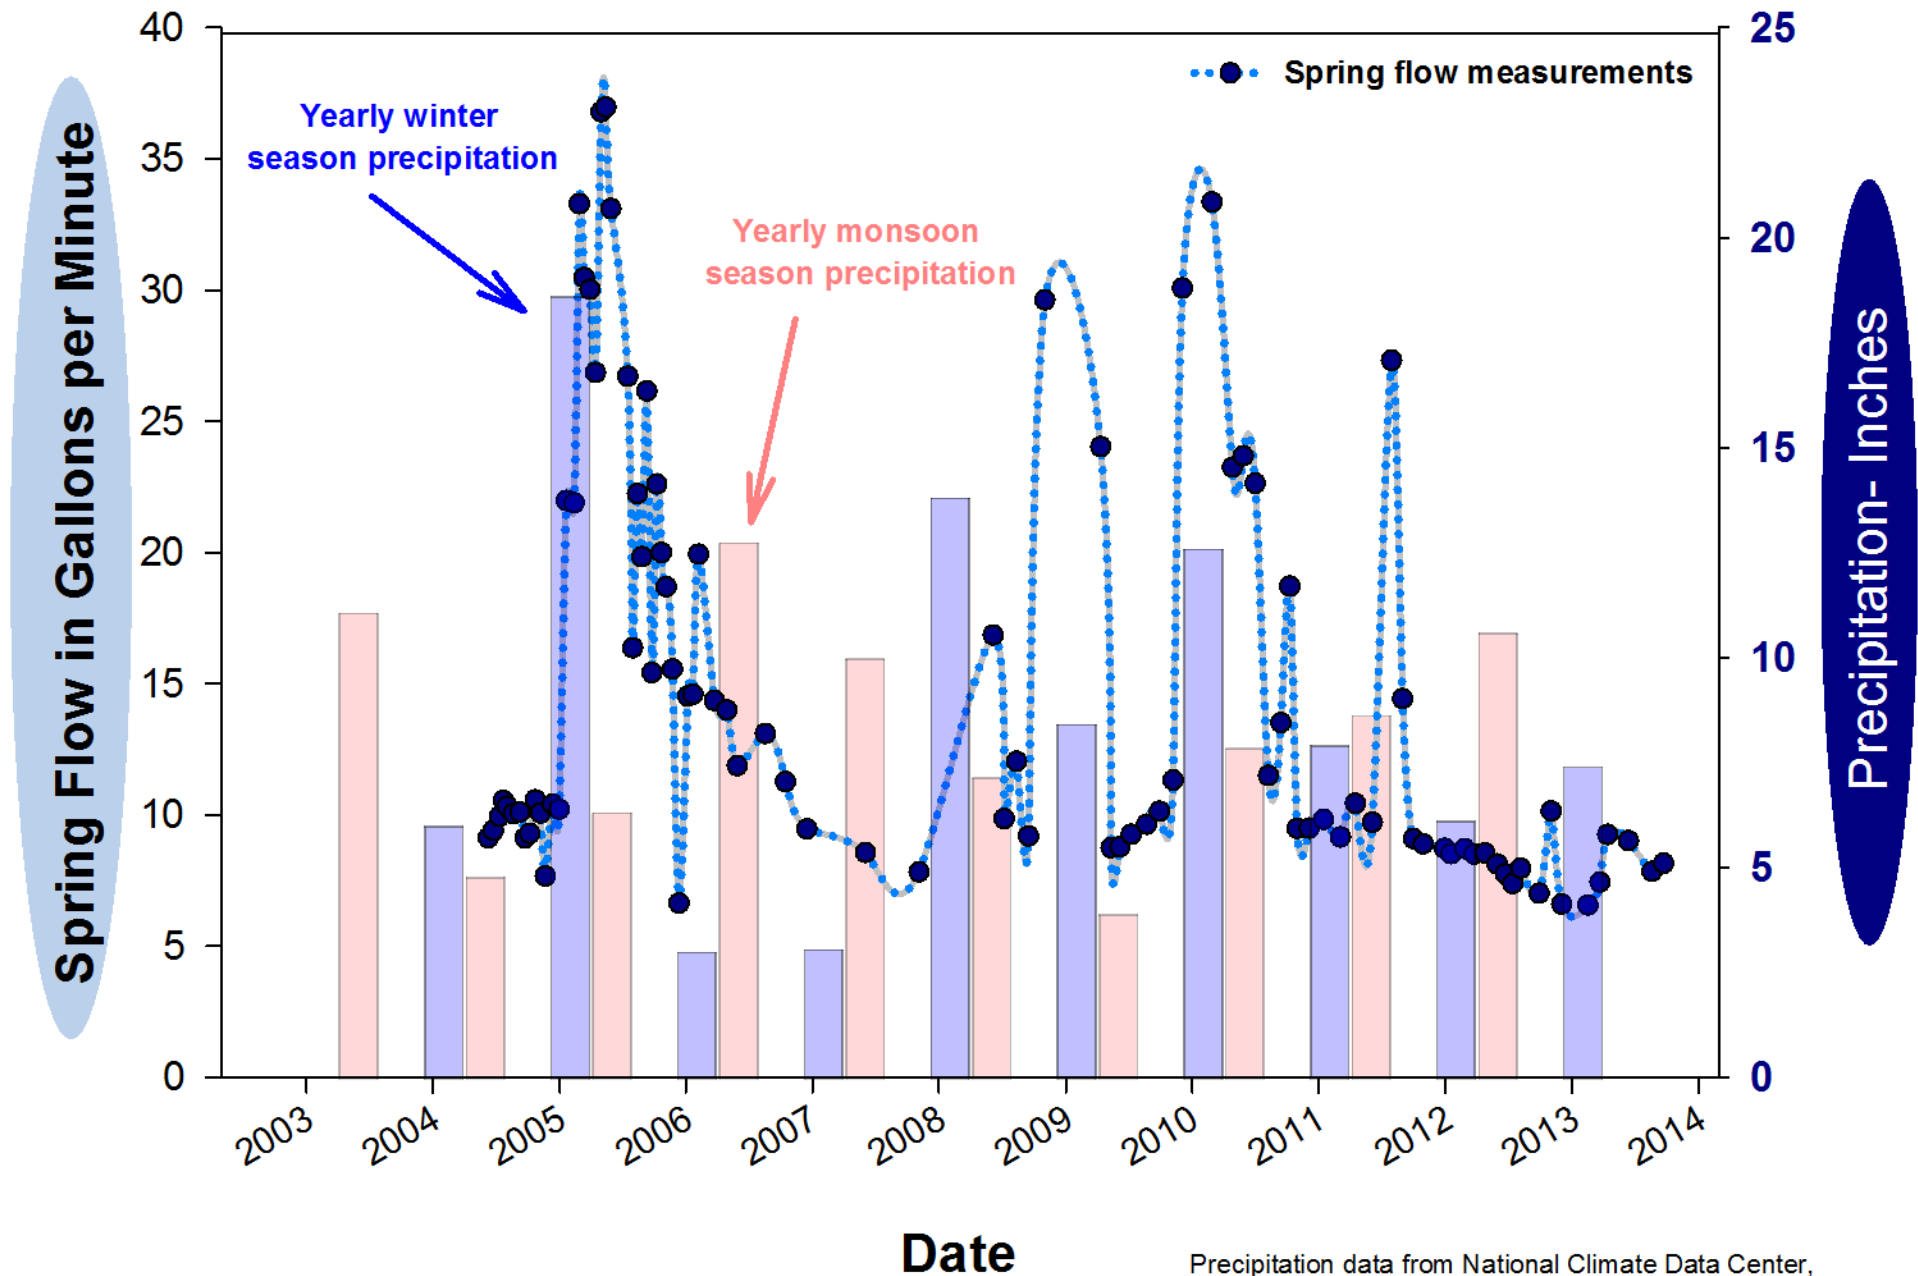

# Big Leroux Spring Flow and Climate 2003 - 2013

Precipitation data from National Climate Data Center, Fort Valley Weather Station Coop ID 023160